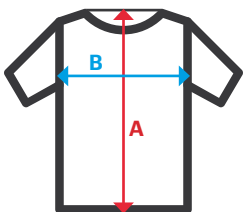

Ribbed knit. 100% acrylic / Gauge 7

S / M / L / XL / 2XL / 3XL

08 Grey / 00 Black / 01 Dark Blue / 03 Hunter's Green

Sizes	Centre back length	Chest 1/2
S	64	50
M	66	54
L	68	58
XL	70	62
2XL	72	64
3XL	74	68

Dimensions in cm.

- **A:** Centre back length
- **B:** Chest 1/2