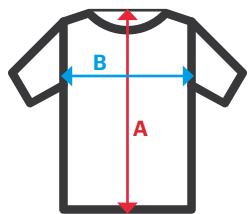

105503

Long Sleeve Polo Shirt

- Button closure at front
- Ribbed cuffs and collar

Piqué. 60% cotton - 40% polyester / 180 gsm

XS / S / M / L / XL / 2XL / 3XL

18

07 White / 08 Grey / 00 Black / 61 Navy Blue / 09 Deep Ultramarine / 02 Green / 04 Forest Green / 03 Hunter's Green / 46 Sandy Beige / 12 Red / 18 Maroon

Sizes	Centre back length	Chest 1/2
XS	71,7	44
S	73,7	48
M	75,7	52
L	77,7	56
XL	79,7	60
2XL	81,7	64
3XL	83,7	68

Dimensions in cm.

- **A:** Centre back length
- **B:** Chest 1/2