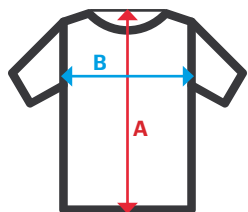

105509S

Women's Short Sleeve Stretch Polo Shirt

- Button closure at front
- Ribbed collar and sleeve cuffs
- Side slits

Piqué. 96% cotton - 4% elastane / 200 gsm

XS / S / M / L / XL / 2XL

07 White / 08 Grey / 00 Black / 61 Navy Blue / 12 Red

Sizes	Centre back length	Chest 1/2
XS	60,6	42
S	62,5	44
M	64,4	46
L	66,3	48
XL	68,2	50
2XL	70,1	52

Dimensions in cm.

- **A:** Centre back length
- **B:** Chest 1/2