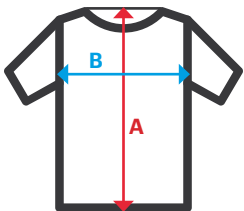

105704

Two-Tone Half-Zip Sweatshirt

- Turtleneck sweatshirt with half-zip
- Contrasting colour on sides and inner collar
- Ribbed cuffs and waistband
- Brushed fleece
- Anti-pilling treatment

Fleece. 65% polyester - 35% cotton / 260 gsm

XS / S / M / L / XL / 2XL / 3XL

08 Grey + 05 Sky Blue / 00 Black + 05 Sky Blue / 61 Navy Blue + 05 Sky Blue /
 08 Grey + 25 Lime Green / 00 Black + 25 Lime Green / 61 Navy Blue + 25 Lime Green /
 08 Grey + 16 Orange / 00 Black + 16 Orange / 61 Navy Blue + 16 Orange / 08 Grey + 12 Red /
 00 Black + 12 Red / 61 Navy Blue + 12 Red

TotalMatch®

Sizes	Centre back length	Chest 1/2
XS	59,5	47,3
S	61,5	51,3
M	63,5	55,3
L	65	59,3
XL	67	63,3
2XL	68,5	67,3
3XL	70	71,3

Dimensions in cm.

- **A:** Centre back length
- **B:** Chest 1/2