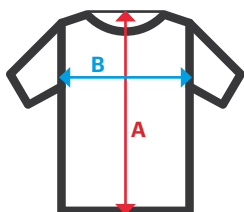

## 100% Cotton Jacket

- Front zip with cover flap
- Cover flap with Velcro closure
- Elastic side waistband
- Ribbed cuffs
- Front and back yoke
- **Two pockets:** 2 bellow pockets on chest with cover flaps and Velcro

**Twill.** 100% cotton / 240 gsm

48 / 50 / 52 / 54 / 56 / 58 / 60 / 62 / 64

08 61

08 Grey / 61 Navy Blue

Sizes	Centre back length	Chest 1/2
48	72,7	57
50	73,7	59
52	74,7	61
54	75,7	63
56	76,7	65
58	77,7	67
60	78,7	69
62	79,7	71
64	80,7	73

Dimensions in cm.

- **A:** Centre back length
- **B:** Chest 1/2