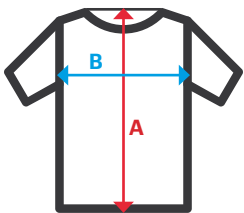

206002

Waterproof Padded Parka with Multi-Pockets

- Front zip with cover flap
- Cover flap with snap buttons
- Inner upturned cover flap with zip cover
- Hidden hood in collar ajustable with stopper
- Side elastic waistband
- Ribbed inner cuffs
- Darts on arms
- Watertight seams
- **Nine pockets:** 2 chest welt pockets, with snap buttons, 2 lower bellow pockets with cover flaps and snap buttons, with 2 side pockets underneath, 1 patch pocket on the arm, with cover flap and snap buttons, 2 welt pockets inside, one with zip and the other with snap button.

Exterior. 100% polyester / 175 gsm

Lining. 100% polyester / 60 gsm

Wadding. 100% polyester / 100 gsm

S / M / L / XL / 2XL / 3XL

00 Black / 01 Dark Blue

Sizes	Centre back length	Chest 1/2
S	79,7	52,5
M	81,1	56,5
L	82,5	60,5
XL	83,9	64,5
2XL	85,3	68,5
3XL	86,7	72,5

Dimensions in cm.

- **A:** Centre back length
- **B:** Chest 1/2