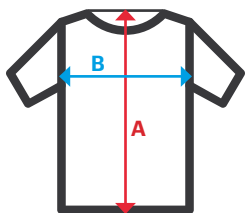

206003

Waterproof Padded Parka

- Front zip with cover flap
- Front cover flap with Velcro closure
- Inner upturned cover flap with zip cover
- Hidden hood in collar, adjustable with stopper
- Fleece lining inside collar and pockets
- Ribbed inner cuffs
- Watertight seams
- **Three pockets:** 2 lower welt pockets with zips, 1 patch pocket on the inside with Velcro closure

Exterior. 100% polyester with PVC coating / 250 gsm

Lining. 100% polyester / 60 gsm

Wadding. 100% polyester / 100 gsm

Polar. 100% polyester / 220 gsm

S / M / L / XL / 2XL / 3XL

00 Black / 61 Navy Blue

Sizes	Centre back length	Chest 1/2
S	76,5	54,5
M	78	58,5
L	79,5	62,5
XL	81	66,5
2XL	82,5	70,5
3XL	84	74,5

Dimensions in cm.

- **A:** Centre back length
- **B:** Chest 1/2