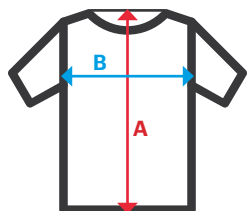

255201

Short Sleeve Scrub Top

- V-neck
- Side slits

Twill. 65% polyester - 35% cotton / 190 gsm

XS / S / M / L / XL / 2XL / 3XL

07

07 White

Sizes	Centre back length	Chest 1/2
XS	69	49,5
S	71	53,5
M	73	57,5
L	75	61,5
XL	77	65,5
2XL	79	69,5
3XL	81	73,5

Dimensions in cm.

- **A:** Centre back length
- **B:** Chest 1/2