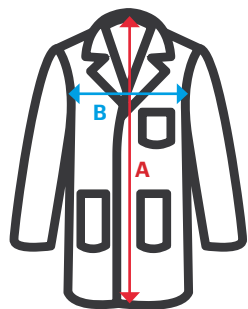

## Lab Coat with Snap Buttons

- Front zip with snap buttons and cover flap
- Ribbed cuffs
- **One pocket:** 1 patch pocket on the inside

**Twill.** 65% polyester - 35% cotton / 190 gsm

**Sizes** XS / S / M / L / XL / 2XL / 3XL

07 01 02

07 White / 01 Azul Marino / 02 Verde

Sizes	Centre back length	Chest 1/2
XS	105,2	48,5
S	106,1	52,8
M	107	56,8
L	107,9	60,8
XL	108,8	64,4
2XL	109,7	68,8
3XL	110,6	72,8

Dimensions in cm.

- **A:** Centre back length
- **B:** Chest 1/2