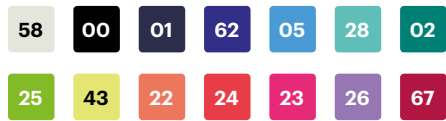

333

Scrub Trousers

- Elastic waistband
- **One pocket:** 1 back patch pocket

Twill. 65% polyester - 35% cotton / 190 gsm

2XS / XS / S / M / L / XL / 2XL / 3XL / 4XL

58 Ice Grey / 00 Black / 01 Dark Blue / 62 Ultramarine / 05 Sky Blue / 28 Light Turquoise / 02 Green / 25 Lime Green / 43 Light Yellow / 22 Light Orange / 24 Coral Red / 23 Fuchsia / 26 Purple / 67 Burgundy

Sizes	Total length	Waist stretched 1/2
2XS	102	41
XS	103	45
S	104	49
M	105	53
L	106	57
XL	107	61
2XL	108	65
3XL	109	69
4XL	110	73

Dimensions in cm.