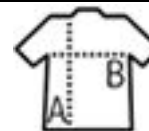

BANDANA

Quality

Style

80% polyester - 20% cotton

Size

TUN

Taille unique 62 x 62 x 86 cm

PACKING

FEATURES

50

300

Carton size
weight :

50 x 20 x 30 cm
10 kg

White

Red

Royal
blue