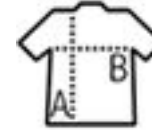

600D POLYESTER BRIEFCASE

Quality

Style

- Zip main compartment
- 1 front pocket
- Padded interior
- Faux leather yoke
- Nylon carrying handle
- Adjustable and removable nylon shoulder strap
- Sewed inside bottom

SOL'S®

Size TUN

5 x 40 x 28 cm

PACKING

FEATURES

10

30

Carton size
weight :