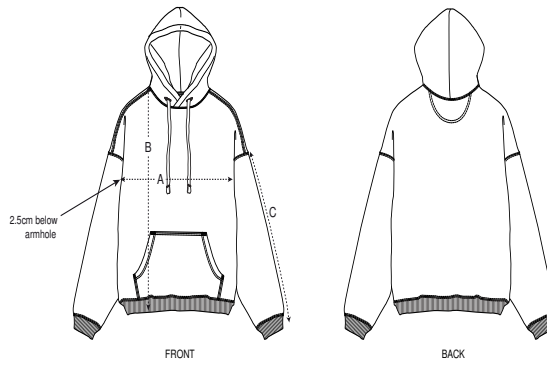

Colors

Size Guide

Sizes	XXS	XS	S	M	L	XL	XXL	3XL
A Half Chest	59.5	61.5	63.5	67.5	70.5	73.5	77.5	81.5
B Body Length	60	63	68	72	74	76	78	80
C Sleeve Length	50	52	56.5	59	61	61.5	62	62

Packing

Sizes	XXS	XS	S	M	L	XL	XXL	3XL
Pieces/bag	5	5	5	5	5	5	5	5
Pieces/box	10	20	20	20	20	20	20	10