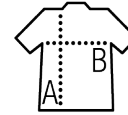

MEN'S LONG SLEEVE T-SHIRT

Quality

JERSEY 190
100% semi-combed ringspun cotton

Style

Ribbed collar with elastane
Long sleeves
Tubular
Tape inside collar

Sizes	XS**	S	M	L	XL	XXL	3XL	4XL*
A/B	68/47	70/50	72/53	74/56	76/59	78/62	80/65	84/68

SOL'S IMPERIAL LSL
WOMEN
02075

PACKAGING

5

50

Carton size : 61 x 40 x 29 cm
Weight per carton : 17,1 kg

CHARACTERISTICS

Charcoal melange

White