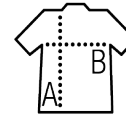

SOL'S MILKY LSL

WOMEN'S TWO-COLOUR T-SHIRT WITH

Quality

JERSEY 150
100% semi-combed ringspun cotton
Elastane ribbed collar

Style

Two-colour
Cut and sewn
Raglan sleeves
Rounded hem

Sizes	S	M	L	XL	XXL
A/B	64/43	66/46	68/49	70/52	71/55

PACKING

10

50

Carton size
weight :

45 x 32 x 18 cm
6,3 kg

FEATURES

White / Navy

White / Royal blue