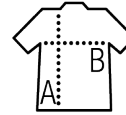

UNISEX SLEEVELESS FLEECE CARDIGAN

Quality

FLEECE 320 - UNISEX
100% polyester high density

Short cut - Anti-pilling - Reinforcing tape on neck - High lined collar

Style

Straight fit
3 zipped pockets

Sizes	XS	S	M	L	XL	XXL	3XL	4XL*	5XL*
A/B	64/50	66/53	68/57	70/60	72/63	74/66	76/69	78/72	80/75

PACKAGING

1

15

Carton size : 58 x 40 x 27 cm
Weight per carton : 7,3 kg

CHARACTERISTICS

Red

Burgundy

Royal blue