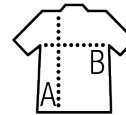

## MEN'S MICRO FLEECE ZIPPED JACKET

### Quality

MICRO FLEECE 200  
100% polyester high density - 100% mesh  
polyester pockets lining

Short cut - Anti-pilling

### Style

Reversed zip on body  
Flatlock stitchings at armholes and  
Princess seams  
Removable silicone zip puller  
2 pockets with reversed zips

Sizes	S	M	L	XL	XXL	3XL
A/B	70/54	72/57	74/60	76/62	78/65	80/68