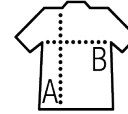

WOMEN'S POLO SHIRT

Quality

PIQUÉ 200  
100% Ringspun cotton  
Rib 1x1 collar and cuffs  
Reinforcing tape on neck

Style

Short sleeves  
Contrasting stripes on collar and cuffs  
Tone on tone 3 button placket  
Fitted cut  
Cut and sewn  
Side slits  
Spare button on the inside seam

Sizes	S	M	L	XL	XXL
A/B	63/42	65/45	67/48	69/51	71/54

PACKAGING

5

50

Carton size : 60 x 39 x 30 cm  
Weight per carton : 9,3 kg

CHARACTERISTICS

SOL'S PASADENA MEN  
00577