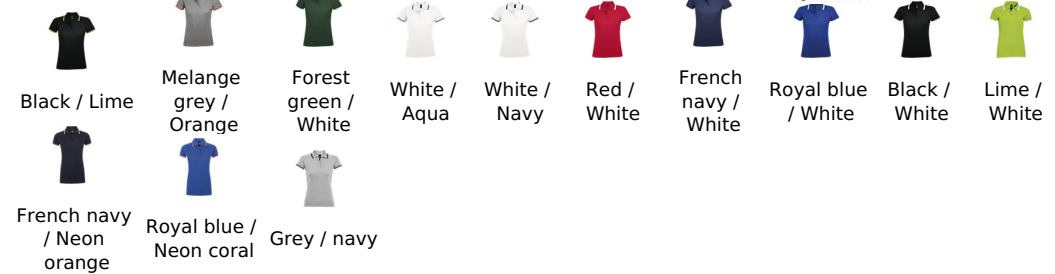

CHARACTERISTICS