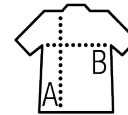

KIDS' ROUND-NECK FITTED JERSEY T-SHIRT

Quality

JERSEY 175
100% organically grown cotton
Natural finish for a softer and smoother feel
100% cotton ribbed collar

Style

Round neck
Neck tape
Fitted cut
Tubular

Sizes	2 ans	4 ans	6 ans	8 ans	10 ans	12 ans
cm	86/94 cm	96/104 cm	106/116 cm	118/128 cm	130/140 cm	142/152 cm
A/B	39/26	42/29	45/32	48/35	51/38	54/41

PACKAGING

10

100

Carton size : 38 x 28 x 33 cm
Weight per carton : 9,3 kg