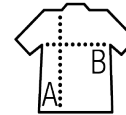

SOL'S RAINBOW WOMEN

WOMEN'S SHORT SLEEVE T-SHIRT

Quality

155 JERSEY
100% semi-combed ringspun cotton

Style

1x1 ribbed round neck
Cut and sewn
Short sleeves
1x1 ribbed cuffs with contrasting stripes
Taped neck

Sizes	S	M	L	XL	XXL	3XL
A/B	64/41	66/44	68/47	70/50	72/53	74/56

PACKING

10

50

Carton size
weight :

46 x 34 x 20 cm
6 kg

FEATURES

White / Royal
blue