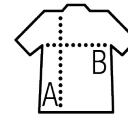

WOMEN'S LONG SLEEVE SPORTS T-SHIRT

Quality

MESH 140
100% breathable polyester

Style

Round neck
Cut and sewn
Close-fitting cut
Binding at collar

Sizes	XS	S	M	L	XL	XXL
A/B	60/41	62/44	64/47	66/50	68/53	70/56

PACKAGING

5

50

Carton size : 55 x 36 x 26 cm
Weight per carton : 11 kg

CHARACTERISTICS

White

Red

Royal blue