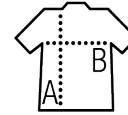

WOMEN'S RAGLAN SLEEVE T-SHIRT

Quality

MESH POLYESTER 140
100% breathable polyester - Dry fit
Binding on collar

Style

Raglan sleeves
Longer back

Sizes	XS	S	M	L	XL	XXL
A/B	60/41	62/44	64/47	66/50	68/53	70/56

PACKAGING

10

50

Carton size : 56 x 37 x 23 cm
Weight per carton : 5 kg

CHARACTERISTICS

SOL'S SPORTY
11939