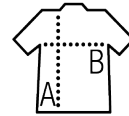

SOL'S WILSON BW WOMEN

WOMEN'S LIGHTWEIGHT DOWN

Quality

NYLON 380T
 Outer fabric and lining: 100% polyamide
 Padding: 90% down, 10% feathers
 Weight: 70 gsm

Style

Zip opening
 2 front zip pockets
 2 inside pockets
 Small high collar
 Close-fitting cut
 "In bag" folding system with stoppers

Sizes	S	M	L	XL	XXL
A/B	61/48	62/51	63/54	64/57	65/60

PACKING

1

10

Carton size
weight :

60 x 40 x 30 cm
3,4 kg

FEATURES

Royal blue