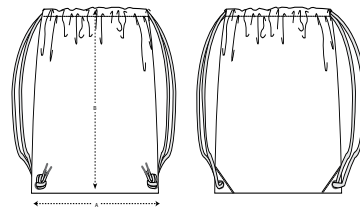

UNISEX BAGS  
**GYM BAG**

STAU763

**Woven gym bag**

Canvas  
80% Recycled cotton, 20% Recycled polyester  
300 GSM

- Top edge double folded for strength and clean finish
- Reinforcing bartack at tunnel openings
- Heavy drawcord straps with knot at ends
- Gun metal eyelets and drawcord tipping
- Reinforcing triangles at bottom corners

OS

WHITES

COLORS

ESSENTIAL  
HEATHERS

Size guide

	SIZES	OS
A	Width	37
B	Length	43

Printing Specifications

For suitable print techniques, please download our printing guide

Wash similar colours together, do not iron on print, wash and iron inside out.

**STANLEY/STELLA**