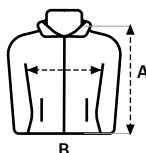

## Kids Windbreaker

70g/m<sup>2</sup>

Taffeta

100% Polyesterr

**S — 3XL**

Water repellent

Foldable onto itself into left pocket

Full front inverted zipper

2 inverted zip side pockets with puller

Tone-on-tone elasticated cuffs and hood contour

Hemmed bottom

Unisex sizes: STOCKTON

## SIZES

	S	M	L	XL	2XL	3XL
A	72	73	74	75	76	77
B	50	54	58	62	66	70

Measurements in cm. Tolerance +/- 5%

Removable label

50 pieces per box

5 pieces per bag