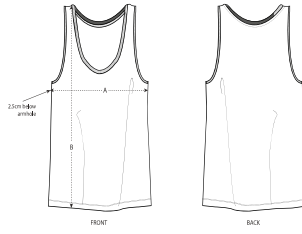

#### Wash Instructions

Wash similar colours together, no ironing on print, wash and iron inside out.

SIZES		XS	S	M	L	XL	XXL
A	Half Chest	42.5	45	48	51	54	57
B	Body Length	60.5	62.5	64.5	66.5	67.5	67.5