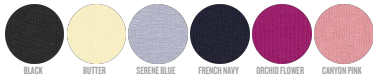

WHITES

COLORS

ESSENTIAL

HEATHERS

SPECIAL

HEATHERS

Printing Specifications

For suitable print techniques, please download our printing guide