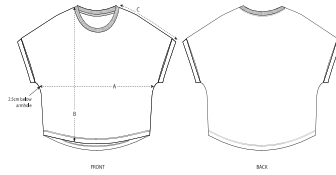

NEW STYLE

WOMEN T-SHIRTS

STTW089 - STELLA COLLIDER

The women's rolled sleeve t-shirt

Oversized

- Dolman sleeve
- 1x1 rib at neck collar
- Inside back neck tape in self fabric
- Sleeve cuff folded with bartacks
- Round bottom hem with wide double needle topstitch (back length longer than front length)

Wash Instructions

Wash similar colours together, no ironing on print, wash and iron inside out.

SIZES		XS	S	M	L	XL	XXL
A	Half Chest	58	60.5	63.5	66.5	69.5	72.5
B	Body Length	58.5	60.5	62.5	64.5	65.5	65.5
C	Sleeve Length	32.5	33	33.5	34	34.5	35