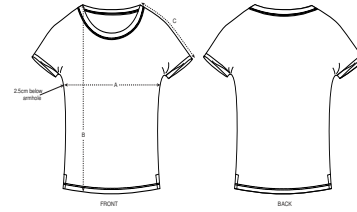

NEW STYLE

WOMEN T-SHIRTS  
**STELLA ROUNDER**  
**SLUB**  
 STTW112

**The women's rolled sleeve slub t-shirt**

Slub Single Jersey  
 100% Organic ring-spun combed cotton  
 130 GSM

- Dolman sleeve
- Self fabric binding at neck collar with narrow double topstitch
- Sleeve hem rolled up with bartacks
- Bottom hem with narrow double topstitch
- Slit at side seams

RELAXED FIT

XS	S	M	L	XL
----	---	---	---	----

Size guide

SIZES		XS	S	M	L	XL
A	Half Chest	45.5	48	51	54	57
B	Body Length	62	64	66	68	69
C	Sleeve Length	19.5	20	21	21.5	22

Printing Specifications

Fits all kind of printing techniques. Please visit our website for more information.