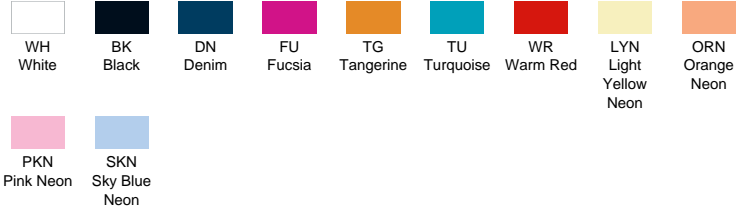

MALDIVAS
TSULMLDV

COLOURS

CHARACTERISTICS

50% cotton - 50% viscose. Gramage: 120 gsm.

Raglan 3/4 sleeve. Wide round neck. Single jersey.

SIZE

EU	S/M	L/XL
Width	64 cm 25.2"	66 cm 26"
Length	63 cm 24.8"	65 cm 25.6"